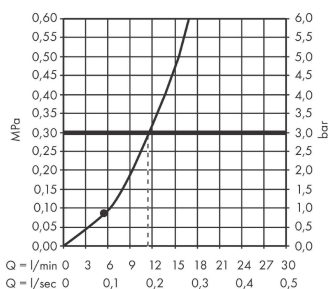

Pulsify S

Overhead shower 105 1jet

Surfaces: **Matt Black** Article Number: **24130670**

Description

product features

- shower head size: 105 mm
- spray type: PowderRain
- ball-joint: overhead shower angle adjustable
- material spray disc: plastic
- spray disc surface: graphite
- maximum flow rate at 3 bar: 11,7 l/min
- flow rate PowderRain spray (at 3 bar): 11,7 l/min
- connection thread G 1/2
- connection dimension: DN15

Technology

Design awards

reddot winner 2021

Product image

Scale drawing

Flowchart

The consumption was measured in combination with the appropriate fittings (thermostat/mixer/in-wall valve) to reflect actual application in practice.