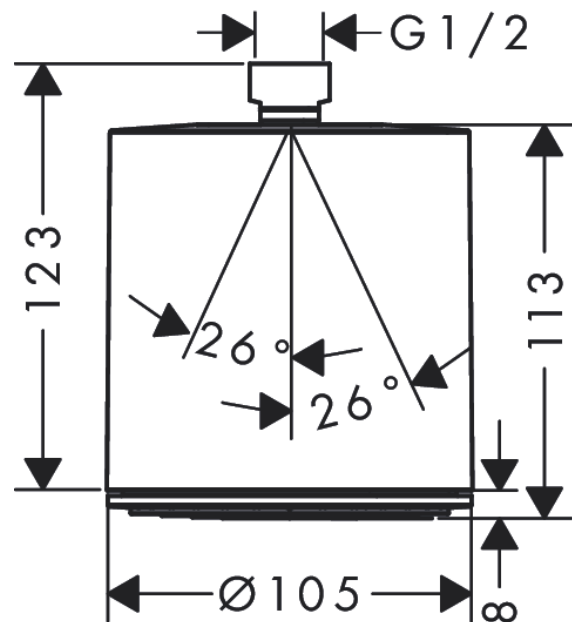

Pulsify S

Overhead shower 105 1jet

Surfaces: **Matt Black** Article Number: **24130670**

Description

product features

- shower head size: 105 mm
- spray type: PowderRain
- ball-joint: overhead shower angle adjustable
- material spray disc: plastic
- spray disc surface: graphite
- maximum flow rate at 3 bar: 11,7 l/min
- flow rate PowderRain spray (at 3 bar): 11,7 l/min
- connection thread G 1/2
- connection dimension: DN15

Technology

Design awards

reddot winner 2021

Product image

Scale drawing

Flowchart

The consumption was measured in combination with the appropriate fittings (thermostat/mixer/in-wall valve) to reflect actual application in practice.